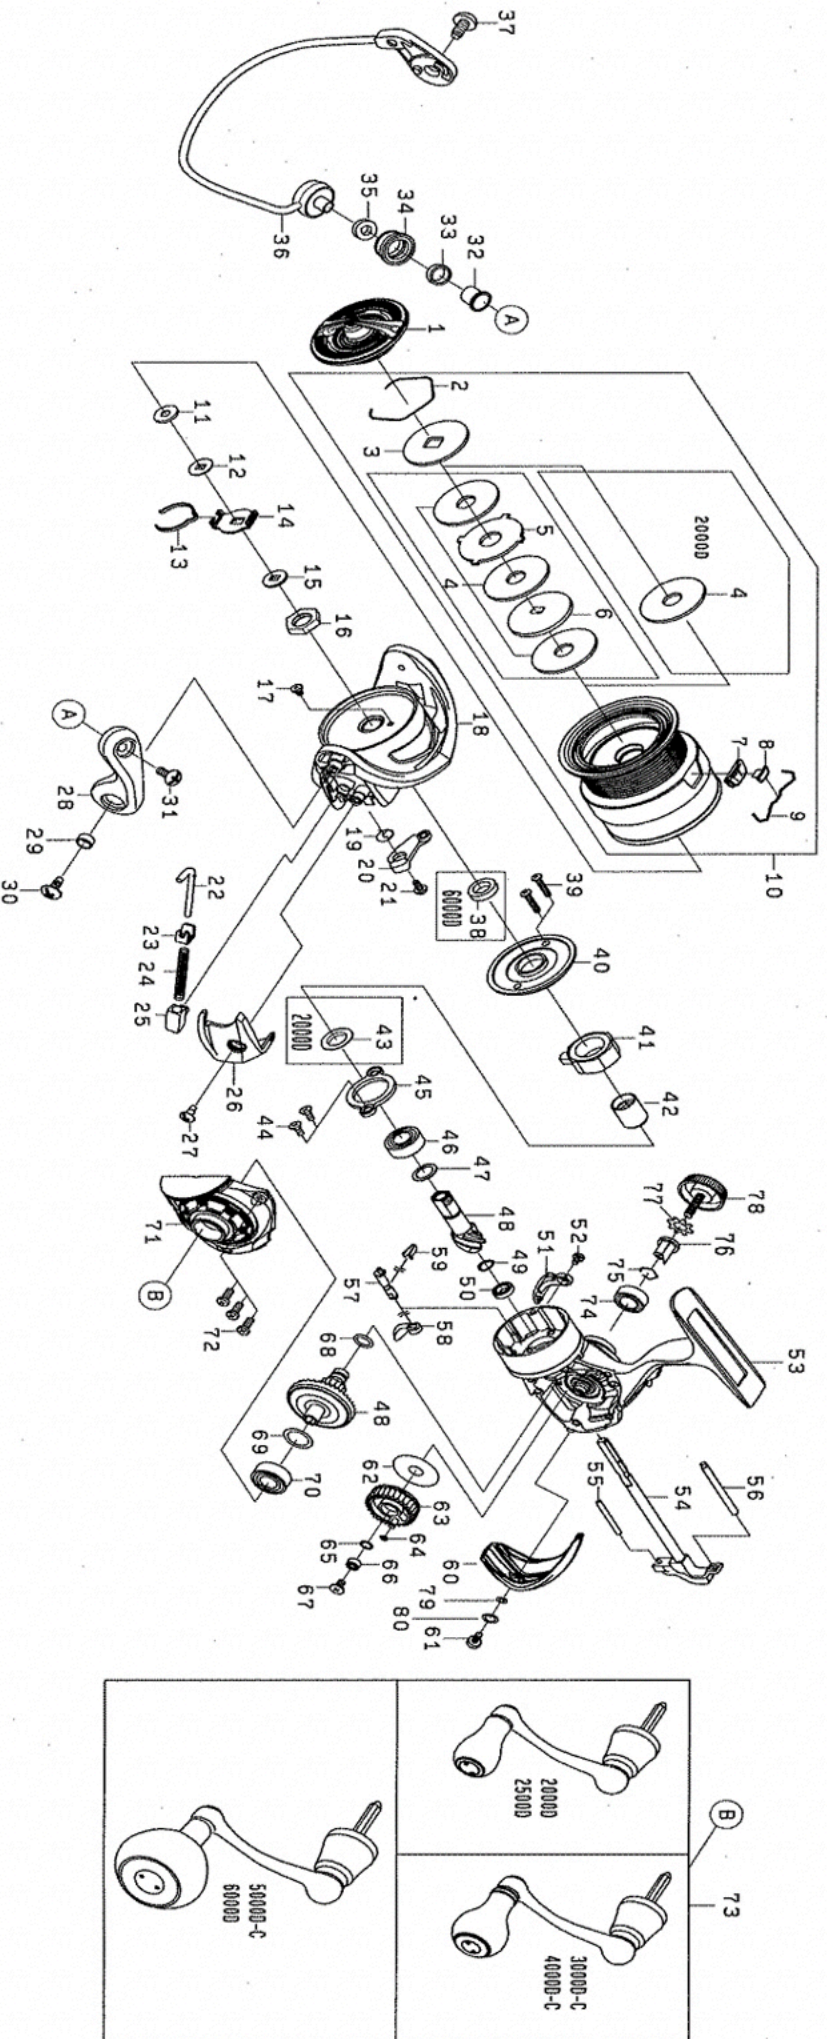

# TIERRA LT 6000D

Feel Alive.

Please quote by part number, not key number when ordering.  
spares@daiwaaustralia.com.au PH: (02) 8644 8644

REEL NAME	MGFT CODE	KEY NO	PARTS CODE	DESCRIPTION
TIERRA LT 6000D	S46917D	1	6J579904	DRAG KNOB
TIERRA LT 6000D	S46917D	2	61704101	DRAG RING
TIERRA LT 6000D	S46917D	3	6J577501	DRAG DISC WASHER(A)
TIERRA LT 6000D	S46917D	4	6J577201	DRAG WASHER
TIERRA LT 6000D	S46917D	5	6J577301	DRAG LIP WASHER
TIERRA LT 6000D	S46917D	6	6J577501	DRAG DISC WASHER(B)
TIERRA LT 6000D	S46917D	7	6J568601	LINE STOPPER PLATE
TIERRA LT 6000D	S46917D	8	6J558001	LINE STOPPER
TIERRA LT 6000D	S46917D	9	6J314801	LINE STOPPER SPRING
TIERRA LT 6000D	S46917D	10	6J940101	SPOOL ASSY
TIERRA LT 6000D	S46917D	11	6F050104	SPOOL WASHER (A)
TIERRA LT 6000D	S46917D	12	6F050002	SPOOL WASHER (B)
TIERRA LT 6000D	S46917D	13	6J953201	CLICK LEAF SPRING
TIERRA LT 6000D	S46917D	14	6J576501	CLICK SPRING HOLDER
TIERRA LT 6000D	S46917D	15	6F049901	SPOOL WASHER (C)
TIERRA LT 6000D	S46917D	16	6J021601	ROTOR NUT
TIERRA LT 6000D	S46917D	17	6H022701	ROTOR NUT SCREW
TIERRA LT 6000D	S46917D	18	6H994339	ROTOR
TIERRA LT 6000D	S46917D	19	6H413601	KICK LEVER SPRING
TIERRA LT 6000D	S46917D	20	6H994401	KICK LEVER ASSY
TIERRA LT 6000D	S46917D	21	6H417701	KICK LEVER SCREW
TIERRA LT 6000D	S46917D	22	6H640601	ARM LEVER SHAFT
TIERRA LT 6000D	S46917D	23	6H576101	ARM LEVER SHAFT PLATE
TIERRA LT 6000D	S46917D	24	6H640701	ARM LEVER SHAFT SPRING
TIERRA LT 6000D	S46917D	25	6J089401	ARM LEVER SHAFT HOLDER
TIERRA LT 6000D	S46917D	26	6H994601	ARM LEVER SP COVER
TIERRA LT 6000D	S46917D	27	6G270801	ARM LEVER SP COVER SCREW
TIERRA LT 6000D	S46917D	28	6H728929	ARM LEVER
TIERRA LT 6000D	S46917D	29	6H962401	ARM LEVER SCREW COLLAR
TIERRA LT 6000D	S46917D	30	6G205001	ARM LEVER SCREW
TIERRA LT 6000D	S46917D	31	6G195602	ROLLER SCREW
TIERRA LT 6000D	S46917D	32	6G195501	ROLLER COLLAR(A)
TIERRA LT 6000D	S46917D	33	6G220701	ROLLER COLLAR(B)
TIERRA LT 6000D	S46917D	34	6J089901	LINE ROLLER
TIERRA LT 6000D	S46917D	35	6G874201	ROLLER COLLAR(C)
TIERRA LT 6000D	S46917D	36	6H985301	BAIL ASSY
TIERRA LT 6000D	S46917D	37	6G205001	BAIL HOLDER SCREW
TIERRA LT 6000D	S46917D	38	6H640301	SEALED WASHER
TIERRA LT 6000D	S46917D	39	6J001601	SEALED CAP SCREW
TIERRA LT 6000D	S46917D	40	6J021401	SEALED CAP
TIERRA LT 6000D	S46917D	41	6J309101	ONEWAY CLUTCH
TIERRA LT 6000D	S46917D	42	6J021304	CLUTCH RING
TIERRA LT 6000D	S46917D	43	-	-
TIERRA LT 6000D	S46917D	44	6J000901	PINION BEARING PLATE SCREW
TIERRA LT 6000D	S46917D	45	6J020801	PINION BEARING PLATE
TIERRA LT 6000D	S46917D	46	6G522802	PINION BALL BEARING (A)
TIERRA LT 6000D	S46917D	47	63712824	PINION BEARING WASHER (B)
TIERRA LT 6000D	S46917D	48	6Z025217	PINION + DRIVE GEAR SET
TIERRA LT 6000D	S46917D	49	6G572501	PINION BEARING SPRING WASHER
TIERRA LT 6000D	S46917D	50	6G467102	PINION BALL BEARING (B)
TIERRA LT 6000D	S46917D	51	6J021001	BAIL KICK COLLAR
TIERRA LT 6000D	S46917D	52	6G940402	BAIL KICK COLLAR SCREW
TIERRA LT 6000D	S46917D	53	6J939701	BODY ASSY
TIERRA LT 6000D	S46917D	54	6J860001	MAIN SHAFT
TIERRA LT 6000D	S46917D	55	6J084803	OSCILLATING POST (A)
TIERRA LT 6000D	S46917D	56	6H614301	OSCILLATING POST (B)
TIERRA LT 6000D	S46917D	57	6J020501	STOPPER CAM
TIERRA LT 6000D	S46917D	58	6H595401	STOPPER LEVER
TIERRA LT 6000D	S46917D	59	6H697801	STOPPER CAM LEAF SPRING
TIERRA LT 6000D	S46917D	60	6J495801	REAR CAP
TIERRA LT 6000D	S46917D	61	6J001801	REAR CAP SCREW
TIERRA LT 6000D	S46917D	62	6G644201	OSCILLATING GEAR WASHER
TIERRA LT 6000D	S46917D	63	6G644302	OSCILLATING GEAR
TIERRA LT 6000D	S46917D	64	6G522103	OSCILLATING GEAR O-RING
TIERRA LT 6000D	S46917D	65	6B853101	OSCILLATING GEAR BEARING WASHER
TIERRA LT 6000D	S46917D	66	6G467105	OSCILLATING GEAR BALL BEARING
TIERRA LT 6000D	S46917D	67	6H272202	OSCILLATING GEAR SCREW
TIERRA LT 6000D	S46917D	68	6G645301	DRIVE GEAR O-RING
TIERRA LT 6000D	S46917D	69	63737808	DRIVE GEAR WASHER
TIERRA LT 6000D	S46917D	70	6G523405	DRIVE BALL BEARING (A)
TIERRA LT 6000D	S46917D	71	6J939901	BODY COVER ASSY
TIERRA LT 6000D	S46917D	72	6G332904	BODY COVER SCREW
TIERRA LT 6000D	S46917D	73	6J940001	HANDLE ASSY
TIERRA LT 6000D	S46917D	74	6B861704	DRIVE BALL BEARING (B)
TIERRA LT 6000D	S46917D	75	6G525101	DRIVE BALL BEARING (B) RING
TIERRA LT 6000D	S46917D	76	6F721202	HANDLE COLLAR
TIERRA LT 6000D	S46917D	77	61608401	HANDLE WASHER
TIERRA LT 6000D	S46917D	78	6H641802	HANDLE CAP
TIERRA LT 6000D	S46917D	79	6F037404	REAR CAP WASHER (A)
TIERRA LT 6000D	S46917D	80	6B411703	REAR CAP WASHER (B)